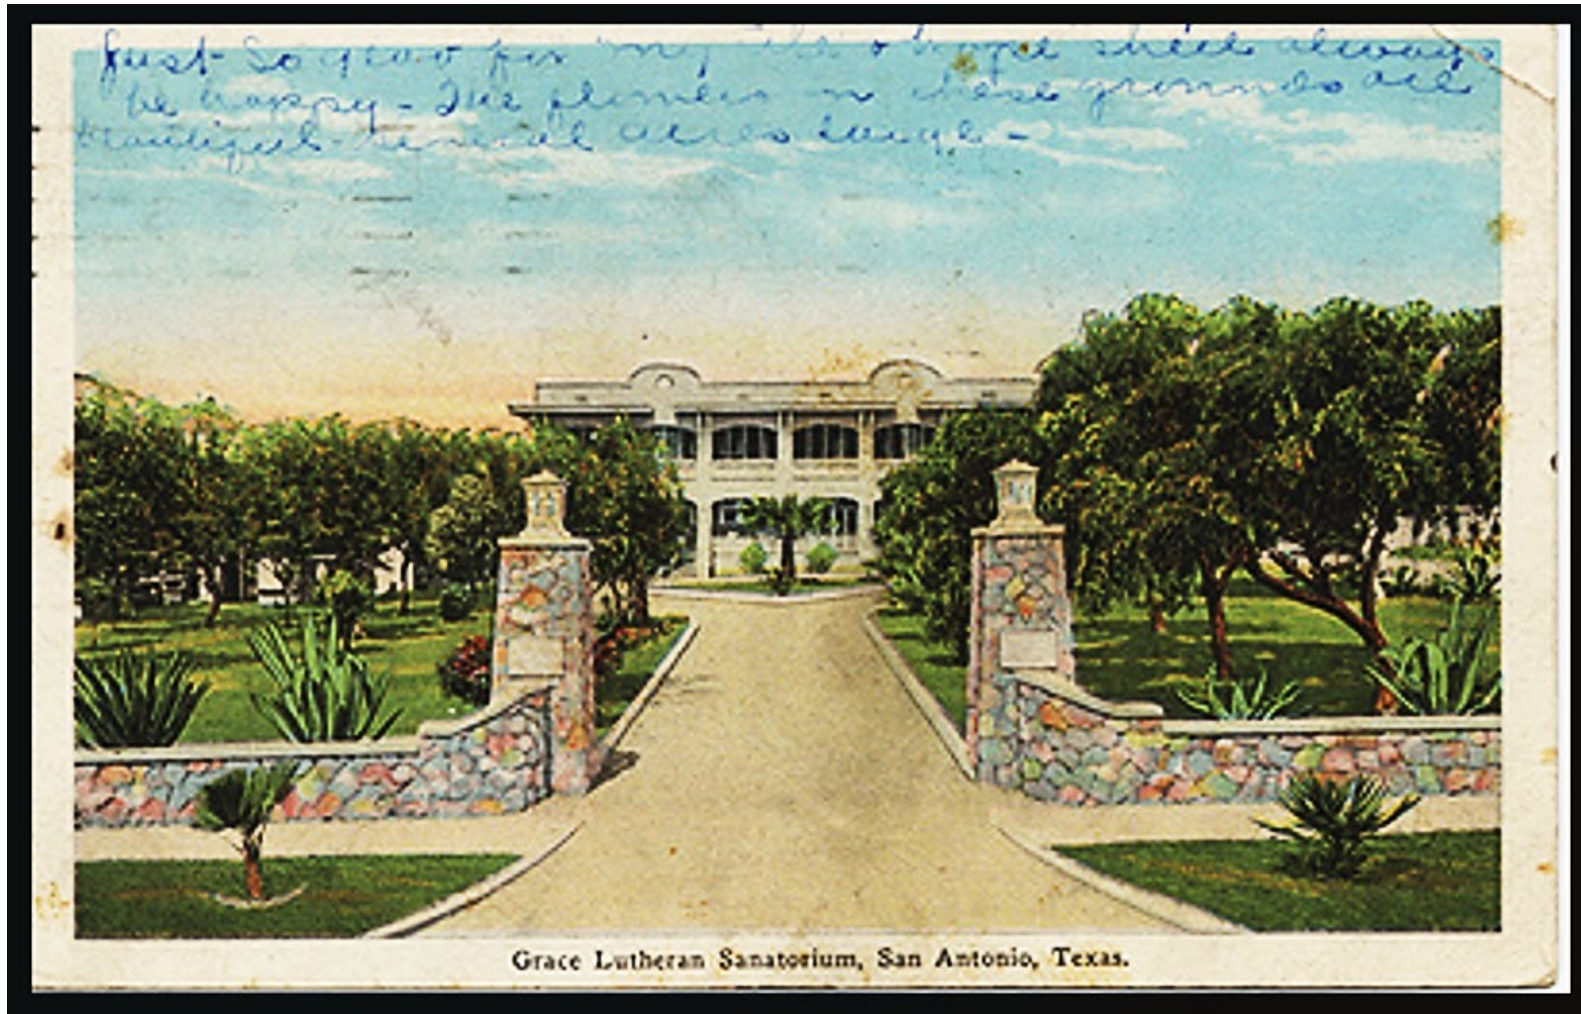

Lutheran Sanitarium Wheat Ridge, CO

Lutheran Sanitarium Wheat Ridge, CO

Lutheran Sanitarium Wheat Ridge, CO

As I prepared this presentation, I did some research on Lutheran Sanitarium, Wheat Ridge, and discovered a very impressive exhibit by *Alan Moll*. The exhibit is entitled “*Wheat Ridge-The Other Christmas Seal,*” 2016. This is a remarkable piece of collecting. You will be very impressed by what Mr. Moll includes in this display. It is fabulous!

Grace Lutheran Sanatorium San Antonio, TX

Grace Lutheran Sanatorium San Antonio, TX

Grace Lutheran Sanatorium San Antonio, TX

Grace Lutheran Sanatorium Charity Seals

1915, 1918-19

Grace Lutheran Sanatorium San Antonio, TX