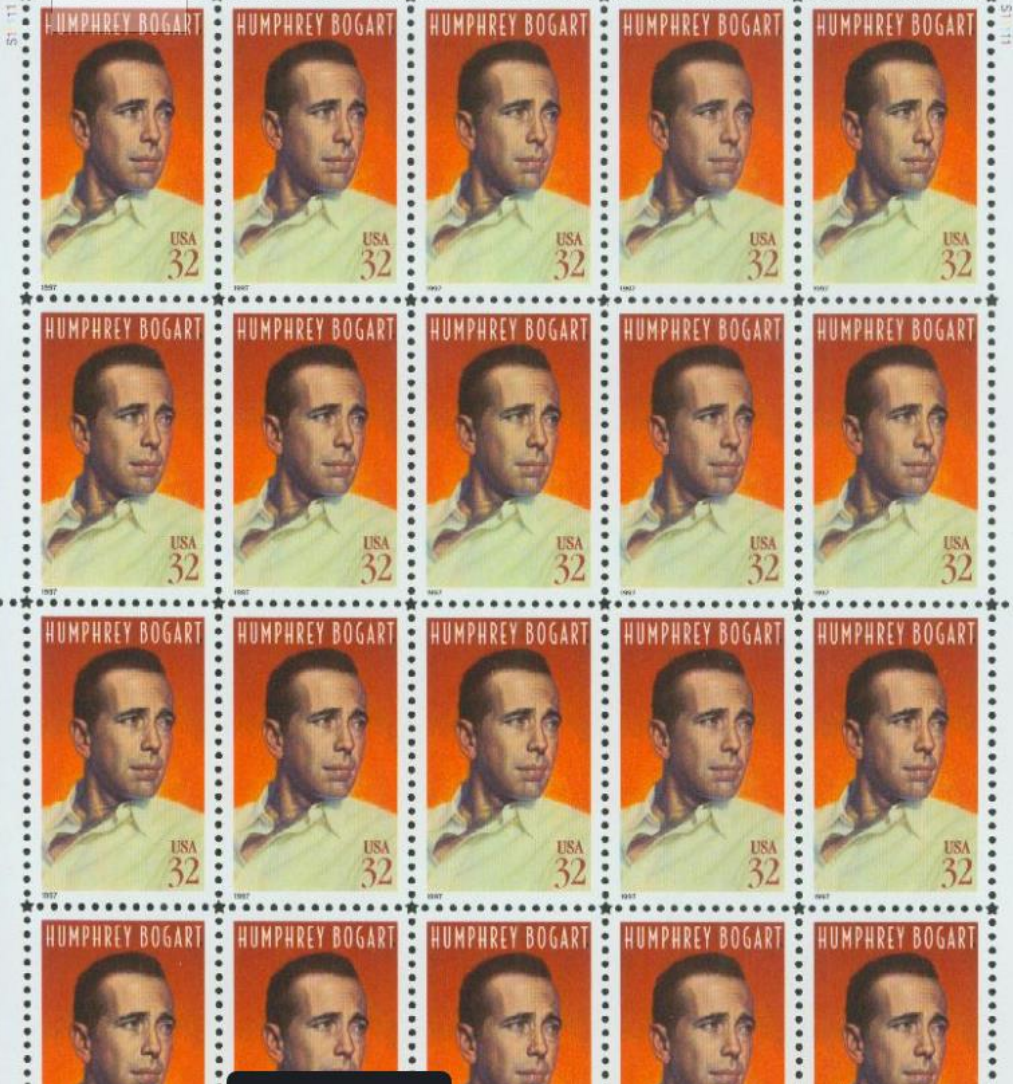

Third in the series:

Current Zoom: 3
Use Mouse Wheel to Zoom In/Out