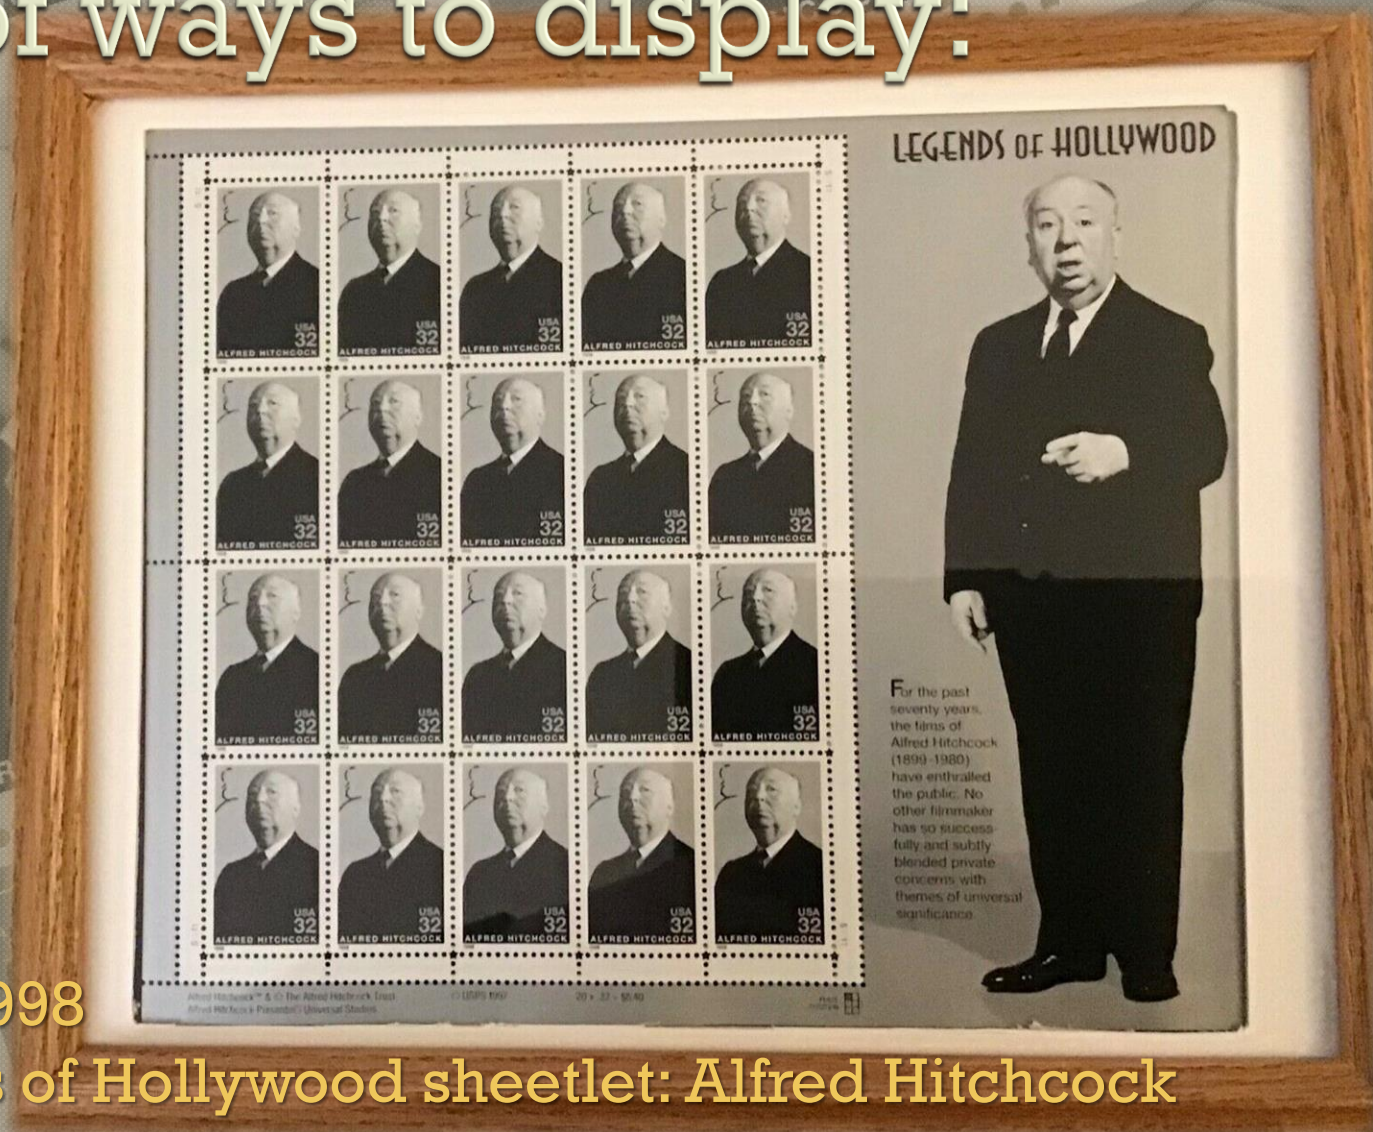

Lots of ways to display:

Sc#3226 – 1998

32c Legends of Hollywood sheetlet: Alfred Hitchcock