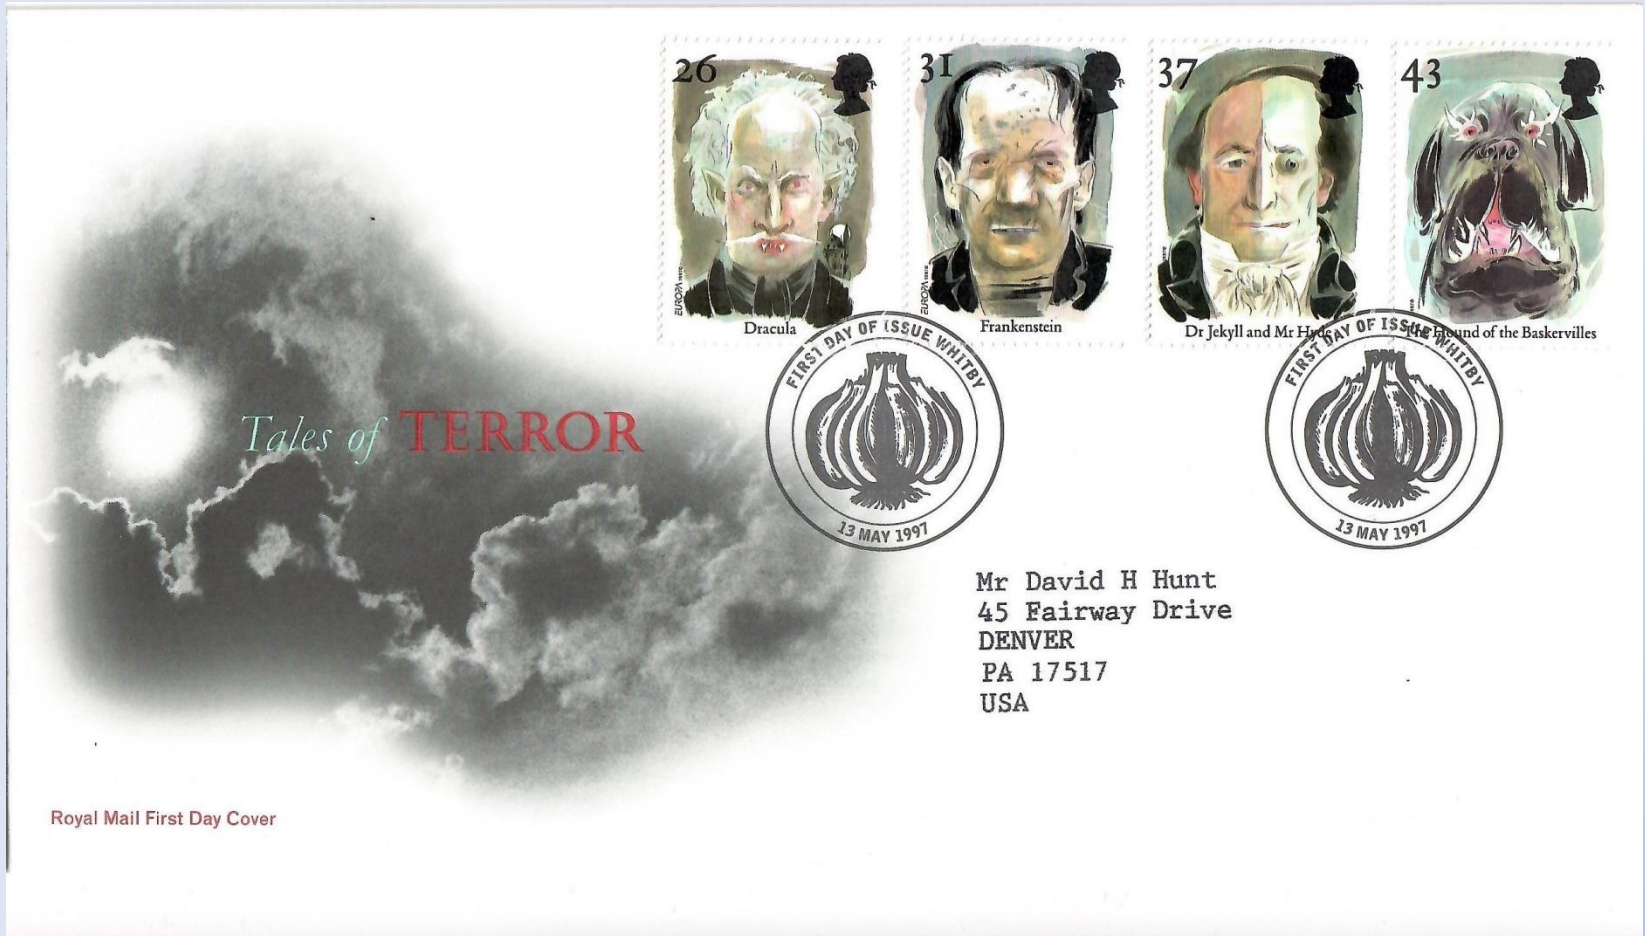

Great Britain 1997

These monsters are often associated with Halloween costumes.

Note how garlic cancels the vampire.