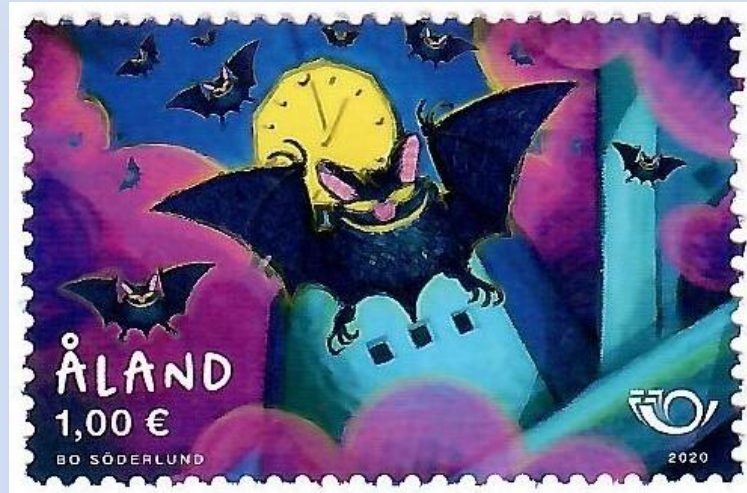

## Åland 2020

Bats are a common theme for Halloween and this cartoonish bat is probably meant to celebrate the holiday.