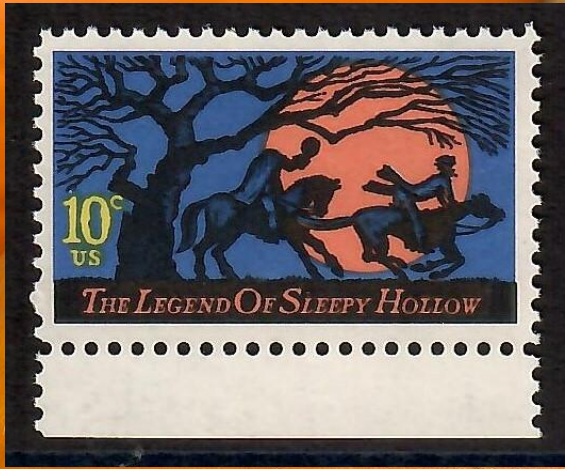

United States
1974